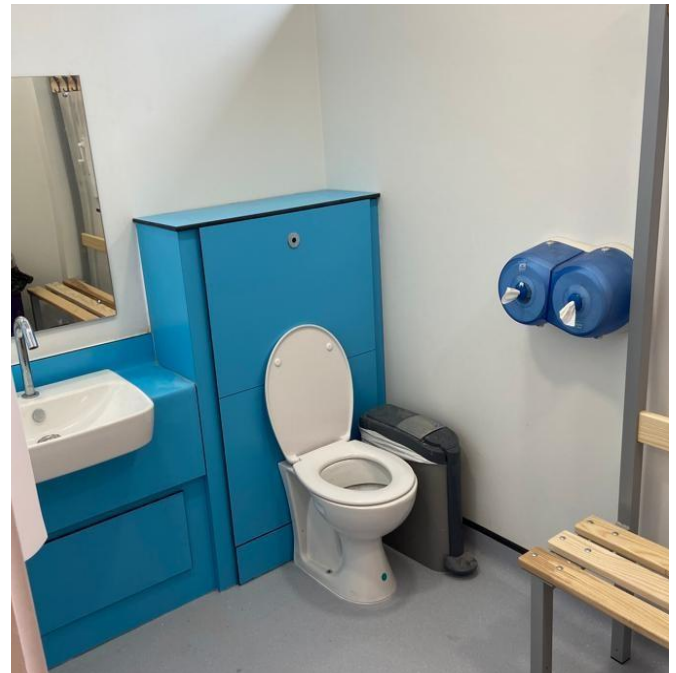

Eastleigh Borough Council – The Point Theatre - Refurbishment of Dressing Rooms & Toilets PROJECT CASE STUDY

Gregory Bros Ltd were appointed as the building contractors to carry out a full refurbishment of public areas which included 3 dressing rooms, toilets, and shower at The Point Theatre. During the construction period of the project the building had been segregated whilst still available to the public. Works consisted of:

- Strip bare and re-decoration
- New flooring through-out
- Installation of new countertops
- Installation of new mirrors, and feature lighting
- New electrical works
- Installation of new toilets, basins, and shower.

Gregory