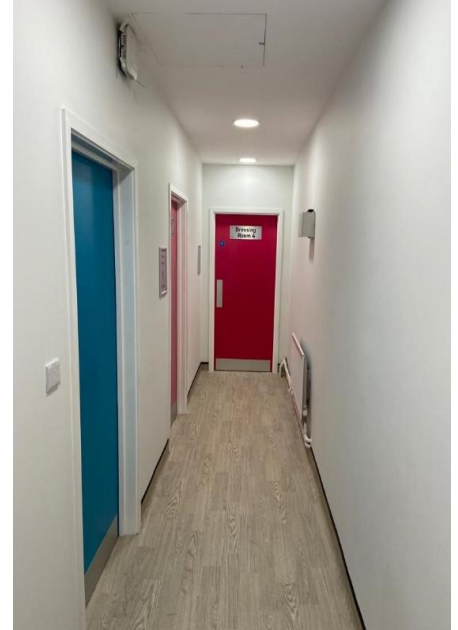

Eastleigh Borough Council – The Point Theatre - Refurbishment of Dressing Rooms & Toilets PROJECT CASE STUDY

Gregory Bros Ltd were appointed as the building contractors to carry out a full refurbishment of public areas which included 3 dressing rooms, toilets, and shower at The Point Theatre. During the construction period of the project the building had been segregated whilst still available to the public. Works consisted of:

- Strip bare and re-decoration
- New flooring through-out
- Installation of new countertops
- Installation of new mirrors, and feature lighting
- New electrical works
- Installation of new toilets, basins, and shower.

Gregory